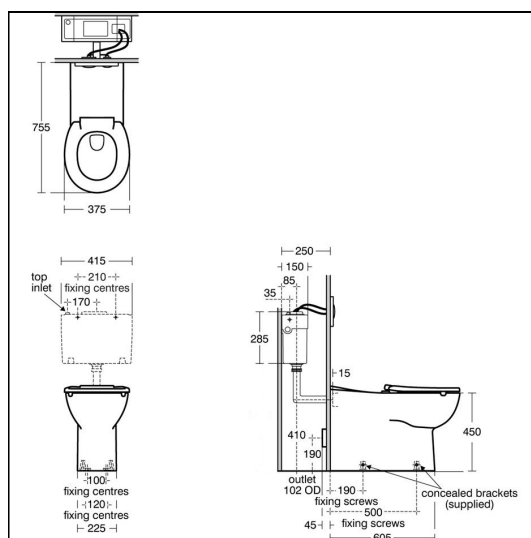

- **R0137** Septa Pro inspection plate white
- **S3643** Conceala 2 4.5/3 or 4/2.6 litre cistern, dual flush valve, side supply, internal overflow, alternative height plastic flushbends, no flushplate/button
- **S3640** Conceala 2 4.5 litre cistern, single flush valve, side supply, internal overflow and alternative height plastic flushbends
- **R0142** ProSys 150 depth wc cistern, mechanical front or top actuation
- **R0316** ProSys 150 depth WC cistern, pneumatic front or top actuation
- **S4065** Contour 21 toilet seat and cover, top fixing hinges
- **S4067** Contour 21 toilet seat retaining buffers, white
- **S4504** Contemporary flush plate, dual flush for Conceala 2 cisterns
- **S4512** Finger push button pneumatic, stainless steel for 31mm maximum thickness partition
- **S4513** Palm push button pneumatic, stainless steel for 31mm maximum thickness partition
- **S4516** Lever flushing spatula for Conceala cistern
- **S0858** Septa Pro M1 mechanical metal dual flushplate Armitage Shanks
- **S0859** Septa Pro M2 mechanical metal single flushplate Armitage Shanks
- **S0775** Septa Pro P1 pneumatic metal dual flushplate Armitage Shanks
- **S0860** Septa Pro P2 pneumatic metal dual small flushplate Armitage Shanks
- **S0776** Speta Pro P3 pneumatic metal single small flushplate Armitage Shanks
- **R0136** Septa Pro P4 pneumatic metal dual small flushplate with raised adjustable buttons
- **P0109** Septa Pro XS pneumatic push button no logo - chrome
- **S4305** Panekta outlet connector to convert horizontal outlet wcs to P trap
- **S4300** Panekta outlet connector to convert horizontal outlet wcs to S or turned P trap

FEATURES

ILLUSTRATED PRODUCT DETAILS

Weights

Finishes

E: info@idealspec.co.uk | T: 0870 122 8822 | F: 0870 122 8282 | www.idealspec.co.uk

Ideal Standard (UK) Ltd. makes every effort to ensure that the information provided on its website is accurate. However, we cannot guarantee this, and accept no liability for any information or advice given via its website.

*Armitage
Shanks*