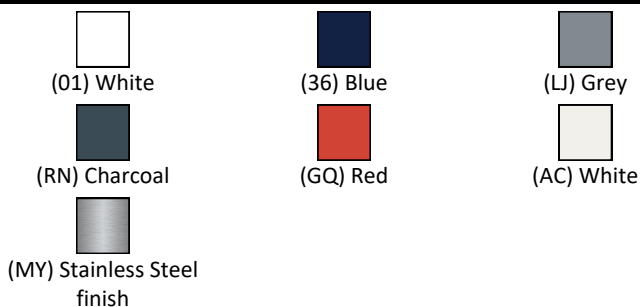

**Materials**

**S0438** Vitreous China  
**S3617** Plastic  
**S4066** Plastic  
**S6466** Aluminium  
**S6884** Mixed Material

**Capacity**

**S3617** 4.5 litres

**Designer**

Robin Levien, RDI

## FINISH OPTIONS

**Standards**

WC bowl to BS EN 997 & BS EN 33

**Special Notes**

WC bowl screwed to floor using concealed brackets (supplied).  
 White:Ral=9016, LRV=87  
 Blue:Ral=5011, LRV=6  
 Red:Ral=3020, LRV=12  
 Grey:Ral=7005, LRV=19  
 Charcoal:Ral=7016, LRV=8  
 Septa Pro flushplates are compatible with Prosys cisterns only. Please see flushplate section for full finish/colour options.